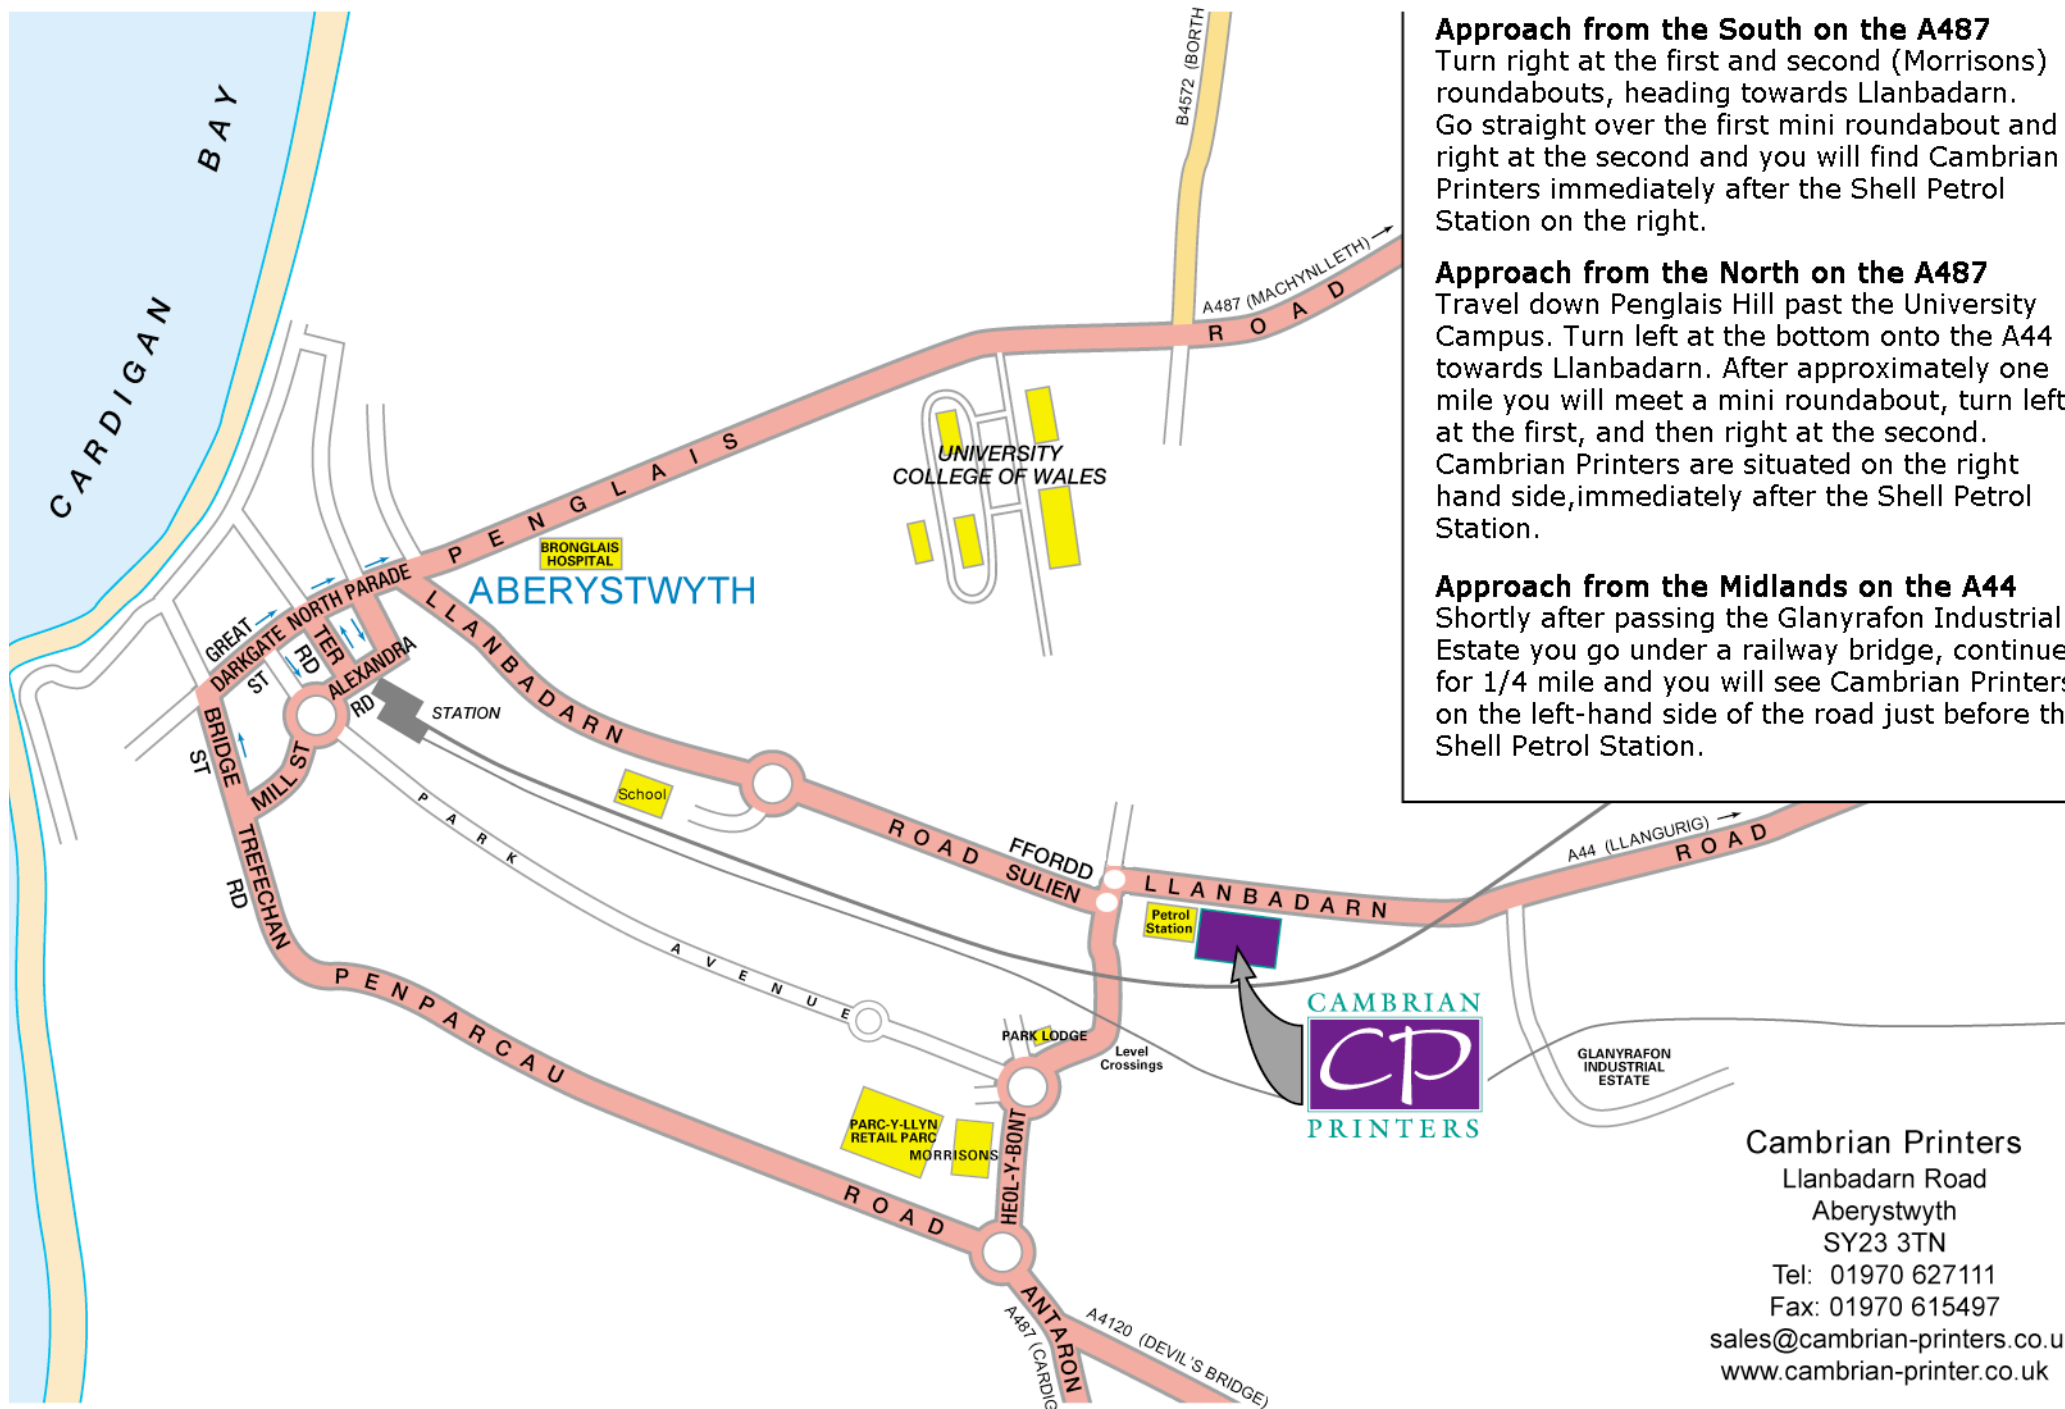

Directions

Approach from the South on the A487

Turn right at the first and second (Morrisons) roundabouts, heading towards Llanbadarn. Go straight over the first mini roundabout and right at the second and you will find Cambrian Printers immediately after the Shell Petrol Station on the right.

Approach from the North on the A487

Travel down Penglais Hill past the University Campus. Turn left at the bottom onto the A44 towards Llanbadarn. After approximately one mile you will meet a mini roundabout, turn left at the first, and then right at the second. Cambrian Printers are situated on the right hand side, immediately after the Shell Petrol Station.

Approach from the Midlands on the A44

Shortly after passing the Glanrafon Industrial Estate you go under a railway bridge, continue for 1/4 mile and you will see Cambrian Printers on the left-hand side of the road just before the Shell Petrol Station.